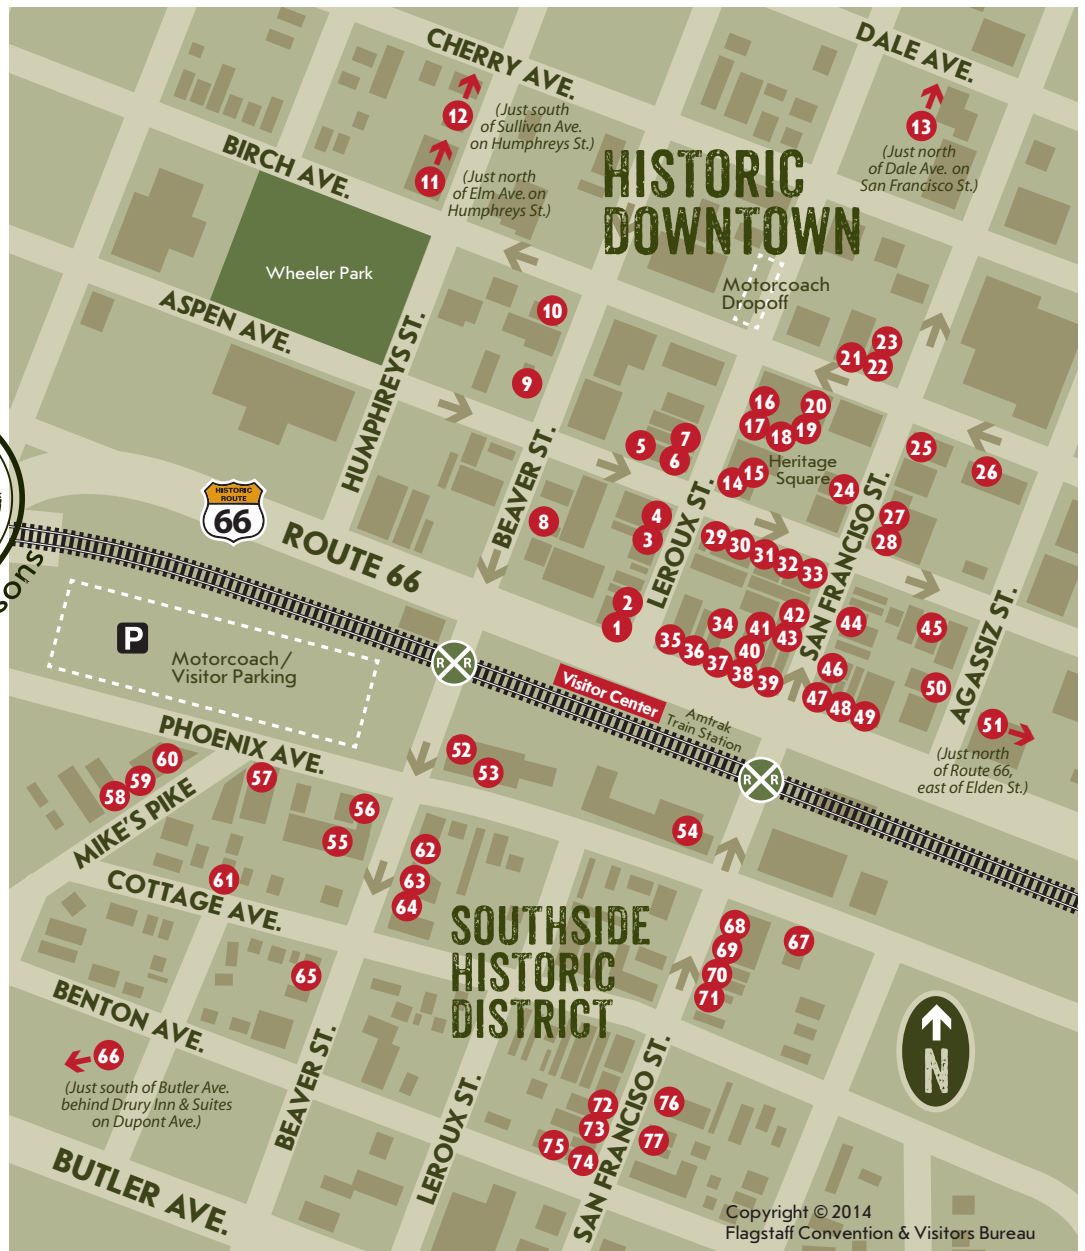

HISTORIC DOWNTOWN FLAGSTAFF DINING

Meals, Snacks & Beverages

- 1 The McMillan Bar & Kitchen
- 2 Alpine Pizza
- 3 Charly's Pub & Grill
- 4 The Gopher Hole Pub
- 5 Pay'n Take Downtown Market
- 6 Maloney's Tavern
- 7 Dorado's Costal Mexican Grill
- 8 Stage Left Sub Shop
- 9 IL Rosso Italiana
- 10 India Palace
- 11 Josephine's Modern American Bistro
- 12 Kickstand Kafe
- 13 Brix Restaurant & Wine Bar (D)
- 14 Monsoon on the Rim
- 15 Cuveé 928
- 16 Bigfoot Bar-B-Que
- 17 Old Town Crêperie (seasonal)
- 18 Diablo Burger
- 19 Mix on the Square
- 20 Flagstaff Chocolate Company
- 21 Hops on Birch
- 22 Vino Loco
- 23 Late for the Train
- 24 Flag Buzz Coffeehouse
- 25 Route 66 Mini-Market
- 26 The Toasted Owl Café
- 27 Pato Thai Cuisine
- 28 Rencouvous Coffee House & Martini Bar
- 29 Downtown Diner
- 30 Mountain Oasis
- 31 The Sweet Shoppe & Nut House
- 32 Pasto Cucina Italiana